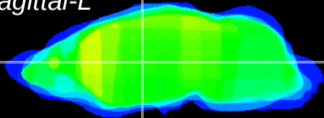

Coronal

Sagittal-R

Sagittal-L

ViBriSM: CX14796
Horizontal

VA/VL