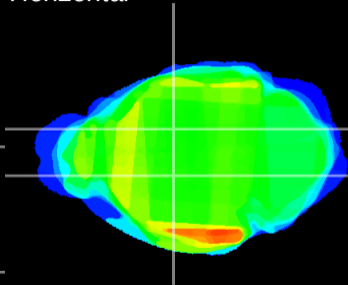

Coronal

Sagittal-R

Sagittal-L

ViBriSM: CX14796
Horizontal

VA/VL