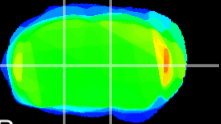

Coronal

Sagittal-R

Sagittal-L

ViBriSM: CX14796
Horizontal

VA/VL