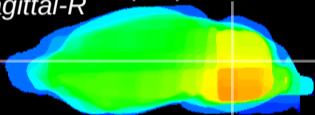

Coronal

Sagittal-R

Sagittal-L

ViBrism: CX14800
Horizontal

Cb nucleus