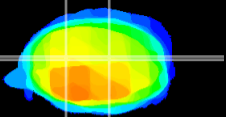

Coronal

Sagittal-R

Sagittal-L

ViBrism: CX14800
Horizontal

Cb nucleus