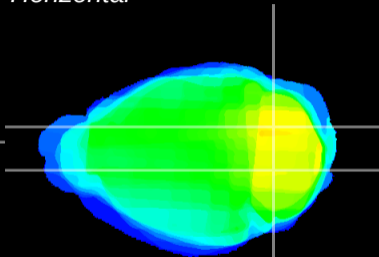

Coronal

Sagittal-R

Sagittal-L

ViBrism: CX14800
Horizontal

Cb nucleus