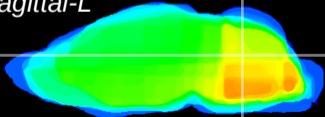

Coronal

Sagittal-R

Sagittal-L

ViBrism: CX14800
Horizontal

Cb nucleus