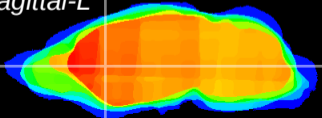

Coronal

Sagittal-R

Sagittal-L

ViBris: CX14802
Horizontal

CPu medial