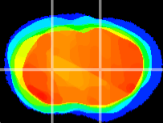

Coronal

Sagittal-R

Sagittal-L

ViBris: CX14802
Horizontal

CPu medial