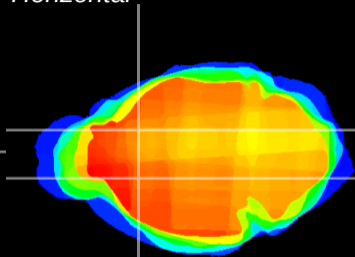

Coronal

Sagittal-R

Sagittal-L

ViBris: CX14802
Horizontal

CPu medial