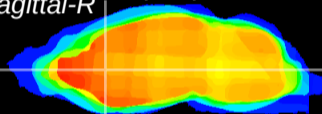

Coronal

Sagittal-R

Sagittal-L

ViBris: CX14802
Horizontal

CPu medial