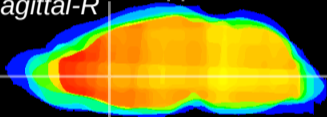

Coronal

Sagittal-R

Sagittal-L

ViBrism: CX14802
Horizontal

LS