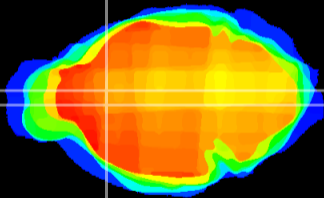

Coronal

Sagittal-R

Sagittal-L

ViBrism: CX14802
Horizontal

LS