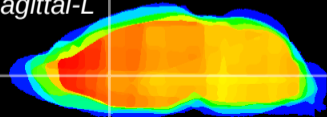

Coronal

Sagittal-R

Sagittal-L

ViBrism: CX14802
Horizontal

LS