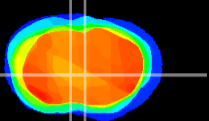

Coronal

Sagittal-R

Sagittal-L

ViBrism: CX14802
Horizontal

LS