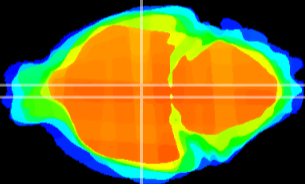

Coronal

Sagittal-R

Sagittal-L

ViBrism: CX14804
Horizontal

DM