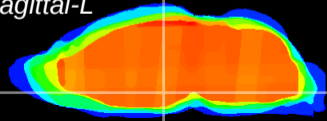

Coronal

Sagittal-R

Sagittal-L

ViBrism: CX14804
Horizontal

DM