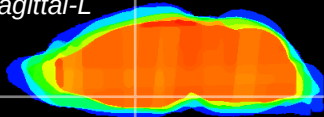

Coronal

Sagittal-R

Sagittal-L

ViBrisM: CX14804  
Horizontal

SPa dorsal