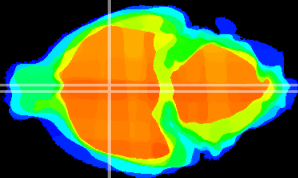

Coronal

Sagittal-R

Sagittal-L

ViBrisM: CX14804  
Horizontal

SPa dorsal