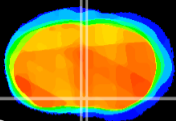

Coronal

Sagittal-R

Sagittal-L

ViBriSM: CX14806
Horizontal

MPA