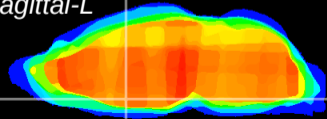

Coronal

Sagittal-R

Sagittal-L

ViBriSM: CX14806
Horizontal

MPA