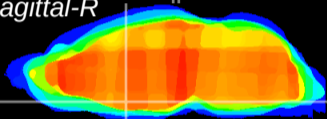

Coronal

Sagittal-R

Sagittal-L

ViBriSM: CX14806
Horizontal

MPA