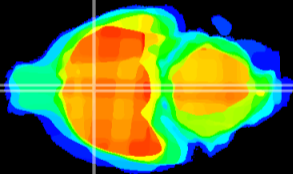

Coronal

Sagittal-R

Sagittal-L

ViBriSM: CX14806
Horizontal

MPA