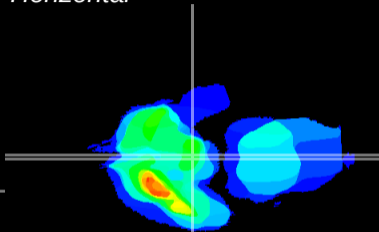

Coronal

Sagittal-R

Sagittal-L

ViBrism: CX14815
Horizontal

ME