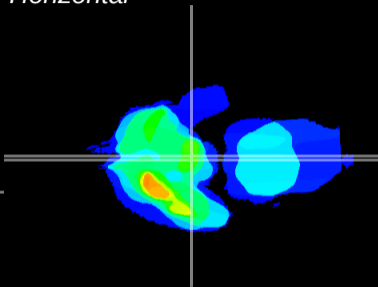

Coronal

Sagittal-R

Sagittal-L

ViBrism: CX14817
Horizontal

ME