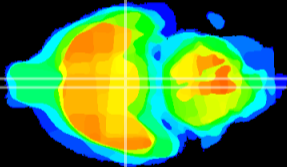

Coronal

Sagittal-R

Sagittal-L

ViBrism: CX14819
Horizontal

VMH