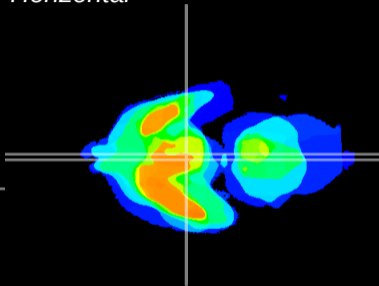

Coronal

Sagittal-R

Sagittal-L

ViBrism: CX14820
Horizontal

Arc