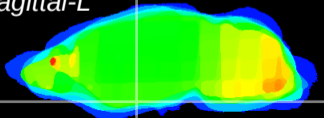

Coronal

Sagittal-R

Sagittal-L

ViBrism: CX14822
Horizontal

S0