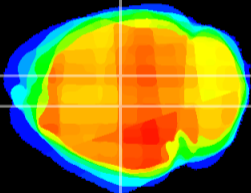

Coronal

Sagittal-R

Sagittal-L

ViBrism: CX14824
Horizontal

DG