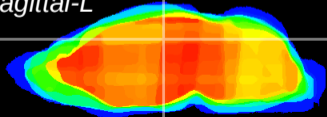

Coronal

Sagittal-R

Sagittal-L

ViBrism: CX14824
Horizontal

DG