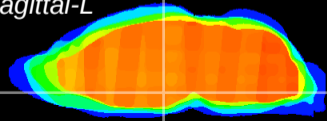

Coronal

Sagittal-R

Sagittal-L

ViBrism: CX14828
Horizontal

DM