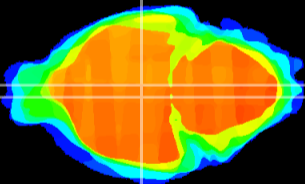

Coronal

Sagittal-R

Sagittal-L

ViBrism: CX14828
Horizontal

DM