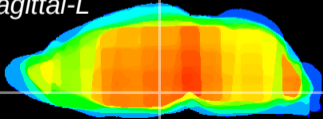

Coronal

Sagittal-R

Sagittal-L

ViBrism: CX14829
Horizontal

DM