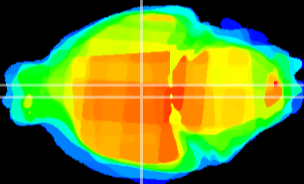

Coronal

Sagittal-R

Sagittal-L

ViBrism: CX14829
Horizontal

DM