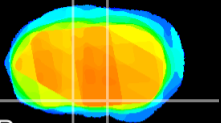

Coronal

Sagittal-R

Sagittal-L

ViBrism: CX14829
Horizontal

LH