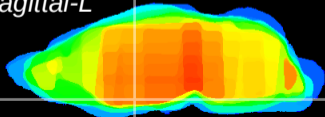

Coronal

Sagittal-R

Sagittal-L

ViBrism: CX14829
Horizontal

LH