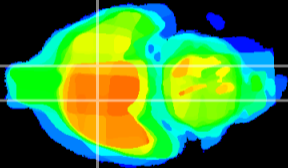

Coronal

Sagittal-R

Sagittal-L

ViBrism: CX14829
Horizontal

LH