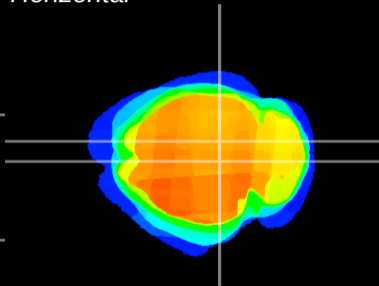

Coronal

Sagittal-R

Sagittal-L

ViBrism: CX14831
Horizontal

SC