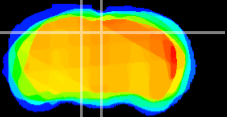

Coronal

Sagittal-R

Sagittal-L

ViBrism: CX14831
Horizontal

SC