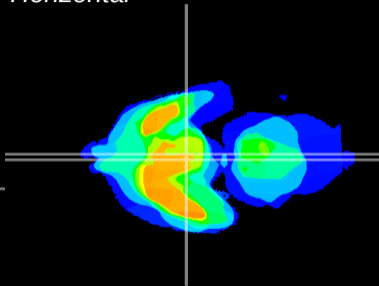

Coronal

Sagittal-R

Sagittal-L

ViBrism: CX14834
Horizontal

Arc