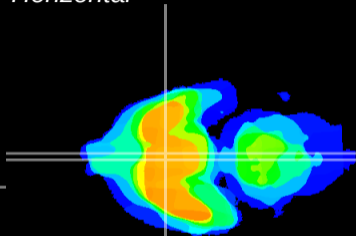

Coronal

Sagittal-R

Sagittal-L

ViBrism: CX14834
Horizontal

SCN