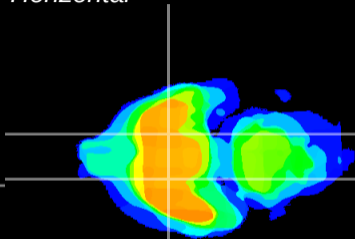

Coronal

Sagittal-R

Sagittal-L

ViBrisM: CX14834  
Horizontal

S0