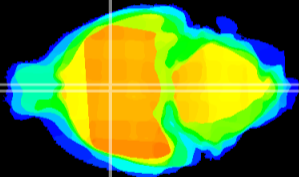

Coronal

Sagittal-R

Sagittal-L

ViBrism: CX14834
Horizontal

SPa dorsal