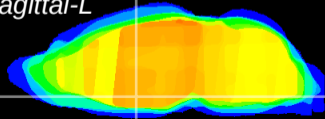

Coronal

Sagittal-R

Sagittal-L

ViBrism: CX14834
Horizontal

SPa dorsal