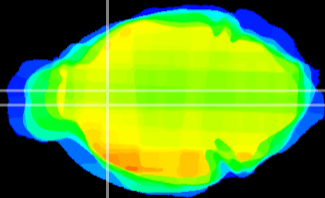

Coronal

Sagittal-R

Sagittal-L

ViBrism: CX14836
Horizontal

LS