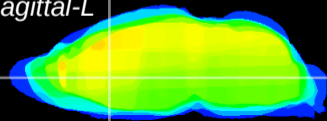

Coronal

Sagittal-R

Sagittal-L

ViBrism: CX14836
Horizontal

LS