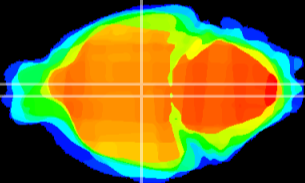

Coronal

Sagittal-R

Sagittal-L

ViBrism: CX14841
Horizontal

DM