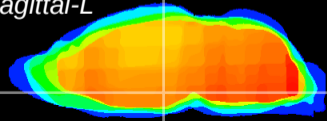

Coronal

Sagittal-R

Sagittal-L

ViBrism: CX14841
Horizontal

DM