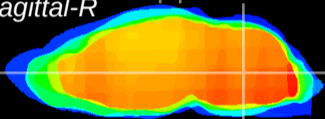

Coronal

Sagittal-R

Sagittal-L

ViBriSM: CX14841
Horizontal

MVe