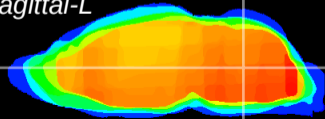

Coronal

Sagittal-R

Sagittal-L

ViBriSM: CX14841
Horizontal

MVe