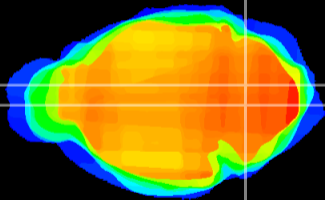

Coronal

Sagittal-R

Sagittal-L

ViBriSM: CX14841
Horizontal

MVe