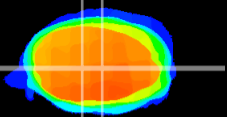

Coronal

Sagittal-R

Sagittal-L

ViBriSM: CX14841
Horizontal

MVe