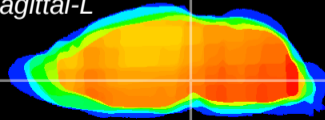

Coronal

Sagittal-R

Sagittal-L

ViBrism: CX14841
Horizontal

VTA