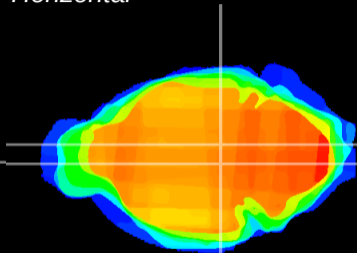

Coronal

Sagittal-R

Sagittal-L

ViBrism: CX14841
Horizontal

VTA