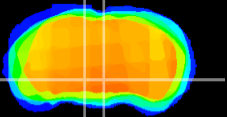

Coronal

Sagittal-R

Sagittal-L

ViBrism: CX14841
Horizontal

VTA