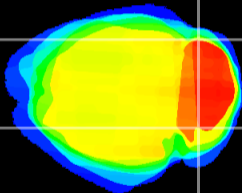

Coronal

Sagittal-R

Sagittal-L

ViBrism: CX14842
Horizontal

Cb lobe