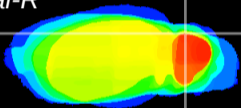

Coronal

Sagittal-R

Sagittal-L

ViBrism: CX14842
Horizontal

Cb lobe