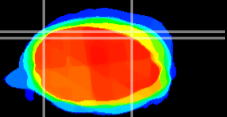

Coronal

Sagittal-R

Sagittal-L

ViBrism: CX14842
Horizontal

Cb lobe