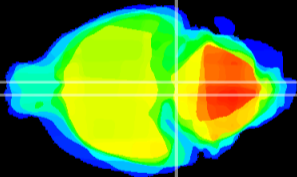

Coronal

Sagittal-R

Sagittal-L

ViBrism: CX14842
Horizontal

Pn