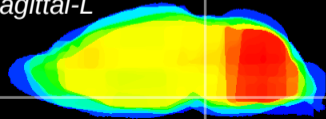

Coronal

Sagittal-R

Sagittal-L

ViBrism: CX14842
Horizontal

Pn