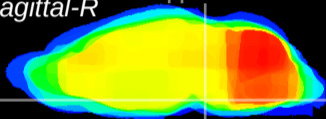

Coronal

Sagittal-R

Sagittal-L

ViBrism: CX14842
Horizontal

Pn