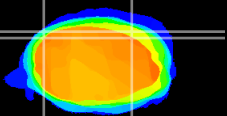

Coronal

Sagittal-R

Sagittal-L

ViBrism: CX14843
Horizontal

Cb lobe