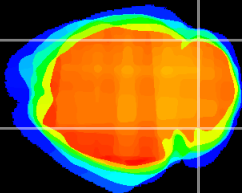

Coronal

Sagittal-R

Sagittal-L

ViBrism: CX14843
Horizontal

Cb lobe