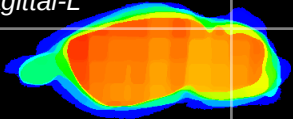

Coronal

Sagittal-R

Sagittal-L

ViBrism: CX14843
Horizontal

Cb lobe