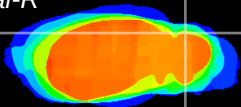

Coronal

Sagittal-R

Sagittal-L

ViBrism: CX14843
Horizontal

Cb lobe