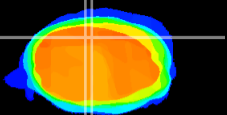

Coronal

Sagittal-R

Sagittal-L

ViBrism: CX14845  
Horizontal

Cb vermis