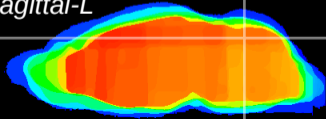

Coronal

Sagittal-R

Sagittal-L

ViBrism: CX14845  
Horizontal

Cb vermis