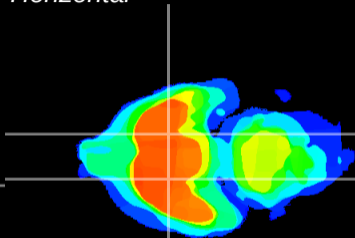

Coronal

Sagittal-R

Sagittal-L

ViBriSm: CX14845
Horizontal

S0