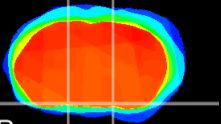

Coronal

Sagittal-R

Sagittal-L

ViBriSm: CX14845
Horizontal

S0