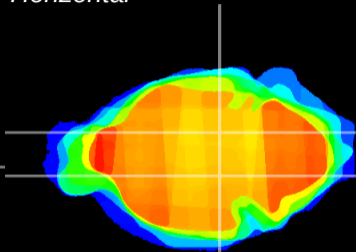

Coronal

Sagittal-R

Sagittal-L

ViBrism: CX14847
Horizontal

SN