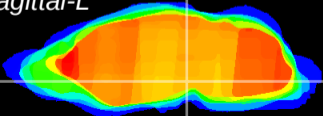

Coronal

Sagittal-R

Sagittal-L

ViBrism: CX14847
Horizontal

SN