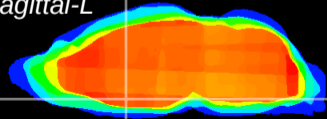

Coronal

Sagittal-R

Sagittal-L

ViBrism: CX14848
Horizontal

MPA