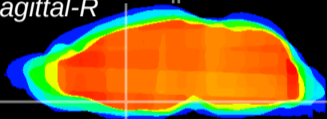

Coronal

Sagittal-R

Sagittal-L

ViBrism: CX14848
Horizontal

MPA