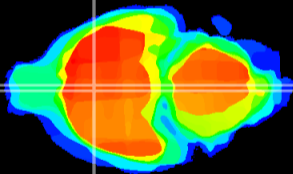

Coronal

Sagittal-R

Sagittal-L

ViBrism: CX14848
Horizontal

MPA