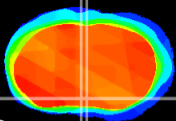

Coronal

Sagittal-R

Sagittal-L

ViBrism: CX14848
Horizontal

MPA