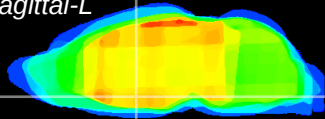

Coronal

Sagittal-R

Sagittal-L

ViBriSm: CX14849
Horizontal

SPa dorsal