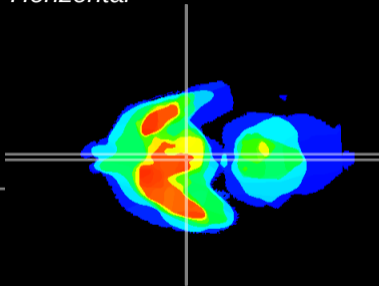

Coronal

Sagittal-R

Sagittal-L

ViBrism: CX14852
Horizontal

Arc