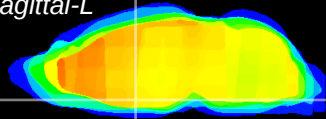

Coronal

Sagittal-R

Sagittal-L

ViBrism: CX14857
Horizontal

SPa ventral