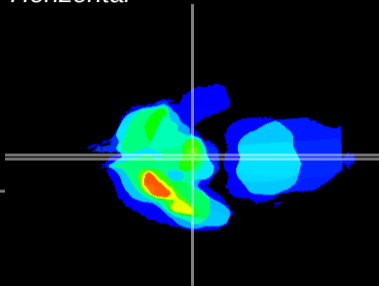

Coronal

Sagittal-R

Sagittal-L

ViBrism: CX14858
Horizontal

ME