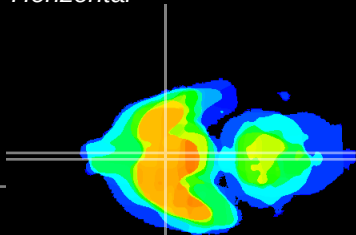

Coronal

Sagittal-R

Sagittal-L

ViBrism: CX14859  
Horizontal

SCN