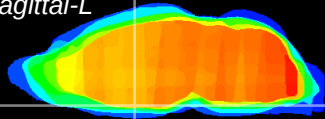

Coronal

Sagittal-R

Sagittal-L

ViBrism: CX14859  
Horizontal

SCN