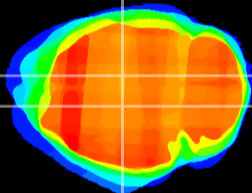

Coronal

Sagittal-R

Sagittal-L

ViBrism: CX14860
Horizontal

DG