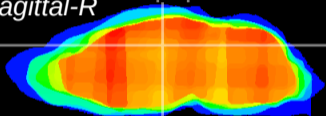

Coronal

Sagittal-R

Sagittal-L

ViBrism: CX14860
Horizontal

DG