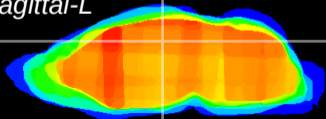

Coronal

Sagittal-R

Sagittal-L

ViBrism: CX14860
Horizontal

DG