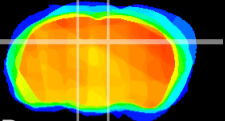

Coronal

Sagittal-R

Sagittal-L

ViBrism: CX14860
Horizontal

DG