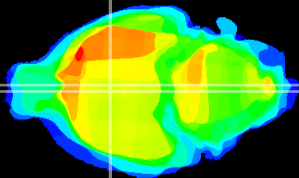

Coronal

Sagittal-R

Sagittal-L

ViBriSm: CX14862  
Horizontal

SPa dorsal