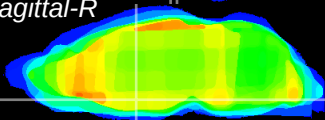

Coronal

Sagittal-R

Sagittal-L

ViBriSm: CX14862  
Horizontal

SPa dorsal