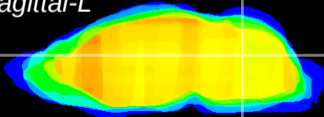

Coronal

Sagittal-R

Sagittal-L

ViBrism: CX14863
Horizontal

Cb nucleus