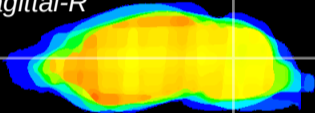

Coronal

Sagittal-R

Sagittal-L

ViBrism: CX14863
Horizontal

Cb nucleus