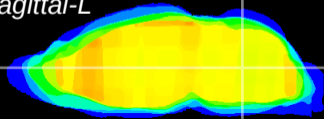

Coronal

ViBrism: CX14863
Horizontal

Sagittal-R

Sagittal-L

MVe