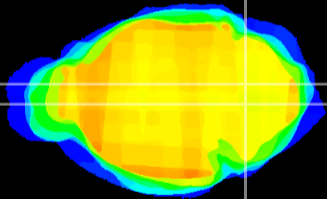

Coronal

ViBrism: CX14863
Horizontal

Sagittal-R

Sagittal-L

MVe