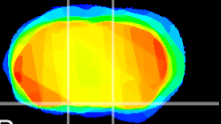

Coronal

Sagittal-R

Sagittal-L

ViBrism: CX14864
Horizontal

S0