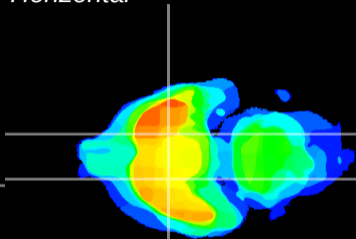

Coronal

Sagittal-R

Sagittal-L

ViBrism: CX14864
Horizontal

S0