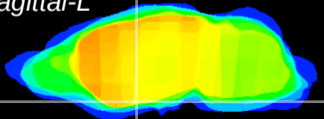

Coronal

Sagittal-R

Sagittal-L

ViBrism: CX14864
Horizontal

S0