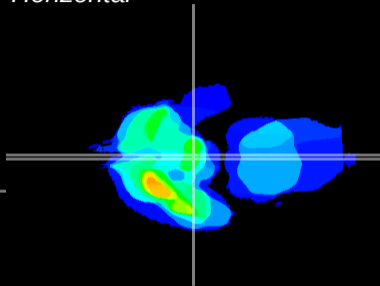

Coronal

Sagittal-R

Sagittal-L

ViBrism: CX14865
Horizontal

ME