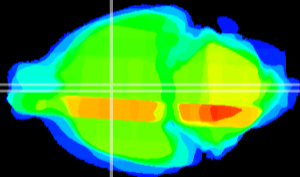

Coronal

Sagittal-R

Sagittal-L

ViBrism: CX14877
Horizontal

SPa dorsal