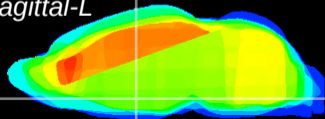

Coronal

Sagittal-R

Sagittal-L

ViBrism: CX14877
Horizontal

SPa dorsal