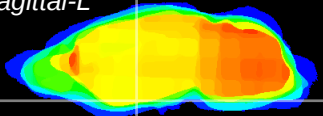

Coronal

Sagittal-R

Sagittal-L

ViBrism: CX14879
Horizontal

S0