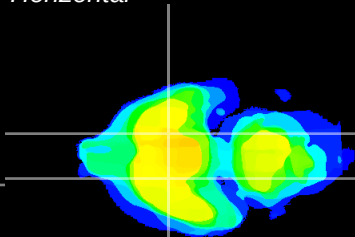

Coronal

Sagittal-R

Sagittal-L

ViBrism: CX14879
Horizontal

S0