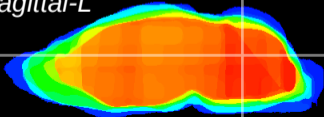

Coronal

Sagittal-R

Sagittal-L

ViBrism: CX14883
Horizontal

Cb nucleus