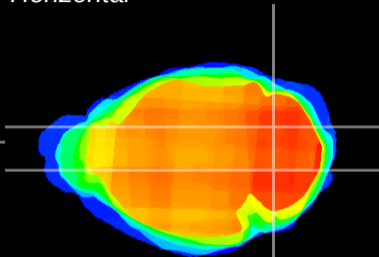

Coronal

Sagittal-R

Sagittal-L

ViBrism: CX14883
Horizontal

Cb nucleus