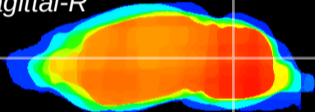

Coronal

Sagittal-R

Sagittal-L

ViBrism: CX14883
Horizontal

Cb nucleus