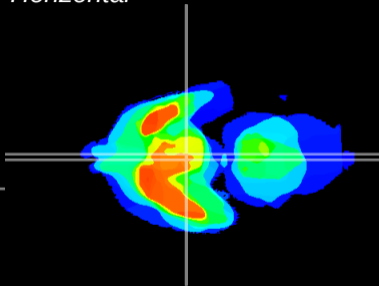

Coronal

Sagittal-R

Sagittal-L

ViBrism: CX14889
Horizontal

Arc