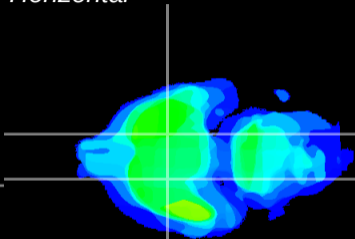

Coronal

Sagittal-R

Sagittal-L

ViBrism: CX14892
Horizontal

S0