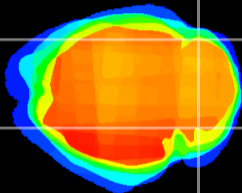

Coronal

Sagittal-R

Sagittal-L

ViBrism: CX14894
Horizontal

Cb lobe