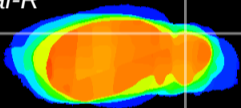

Coronal

Sagittal-R

Sagittal-L

ViBrism: CX14894
Horizontal

Cb lobe