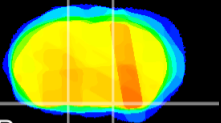

Coronal

Sagittal-R

Sagittal-L

ViBrism: CX14902
Horizontal

S0