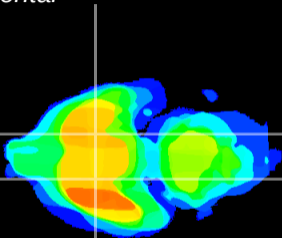

Coronal

Sagittal-R

Sagittal-L

ViBrism: CX14902
Horizontal

S0